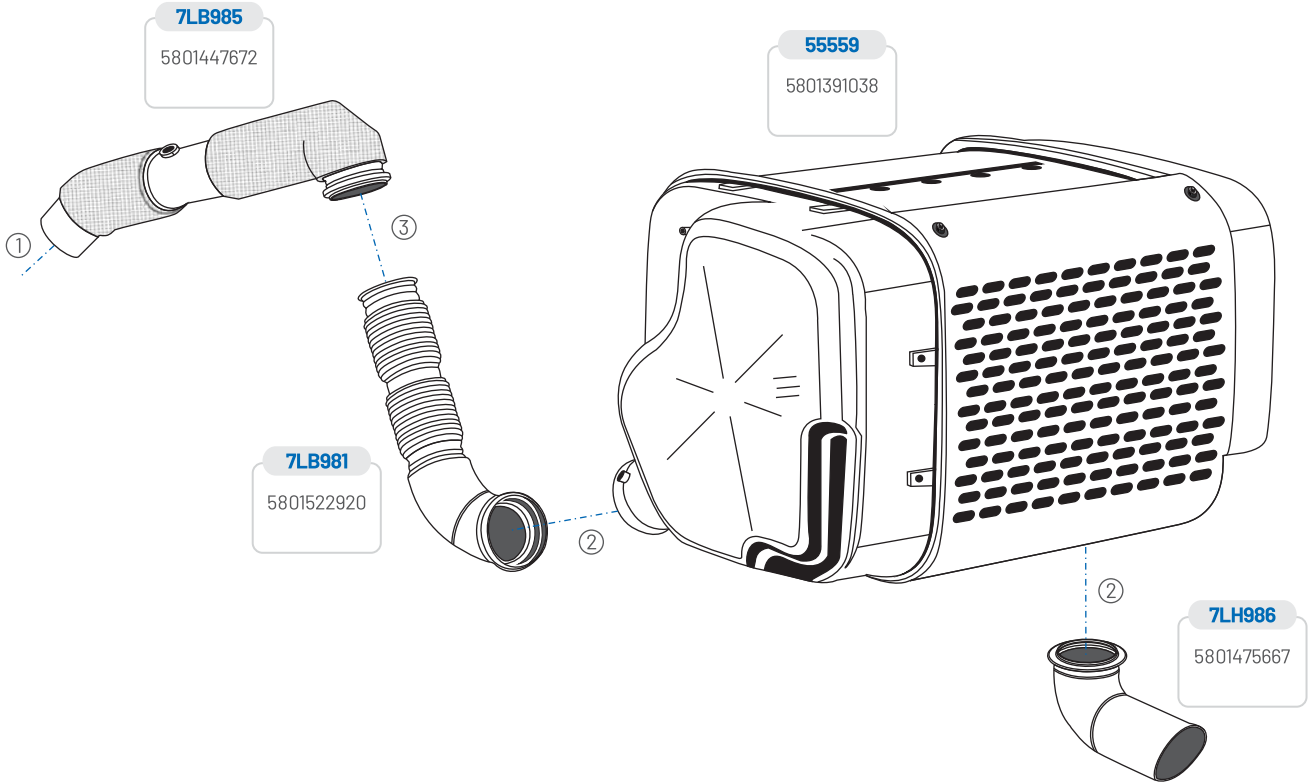

Type: Horizontal

Tector 5 / 6.7 ltr. / 8 cyl.
117KW / 160HP | 154KW / 210HP
139KW / 190HP

4x2 - 6x2

Euro VI

SENSORS

721

Temperature Sensors

5801455941

722

Temperature Sensors

5801908973

723

Temperature Sensors

5801922815

724

Temperature Sensors

5801732665

822

Nox Sensors

5801754014, 5801627703

D.P.F KIT

7LJ982

7LJ982R / Reman

5801651207, 5802045132

7LM969

7LM971

7LM975

Kit No: **7LM980**, 5801651206

ACCESSORIES

11251

①

Universal

7LM985

②

5801478451

09581

③

500339542, 5801680759

SUBSTRATES

1BB925

DOC

1BB918

SCR with ASC