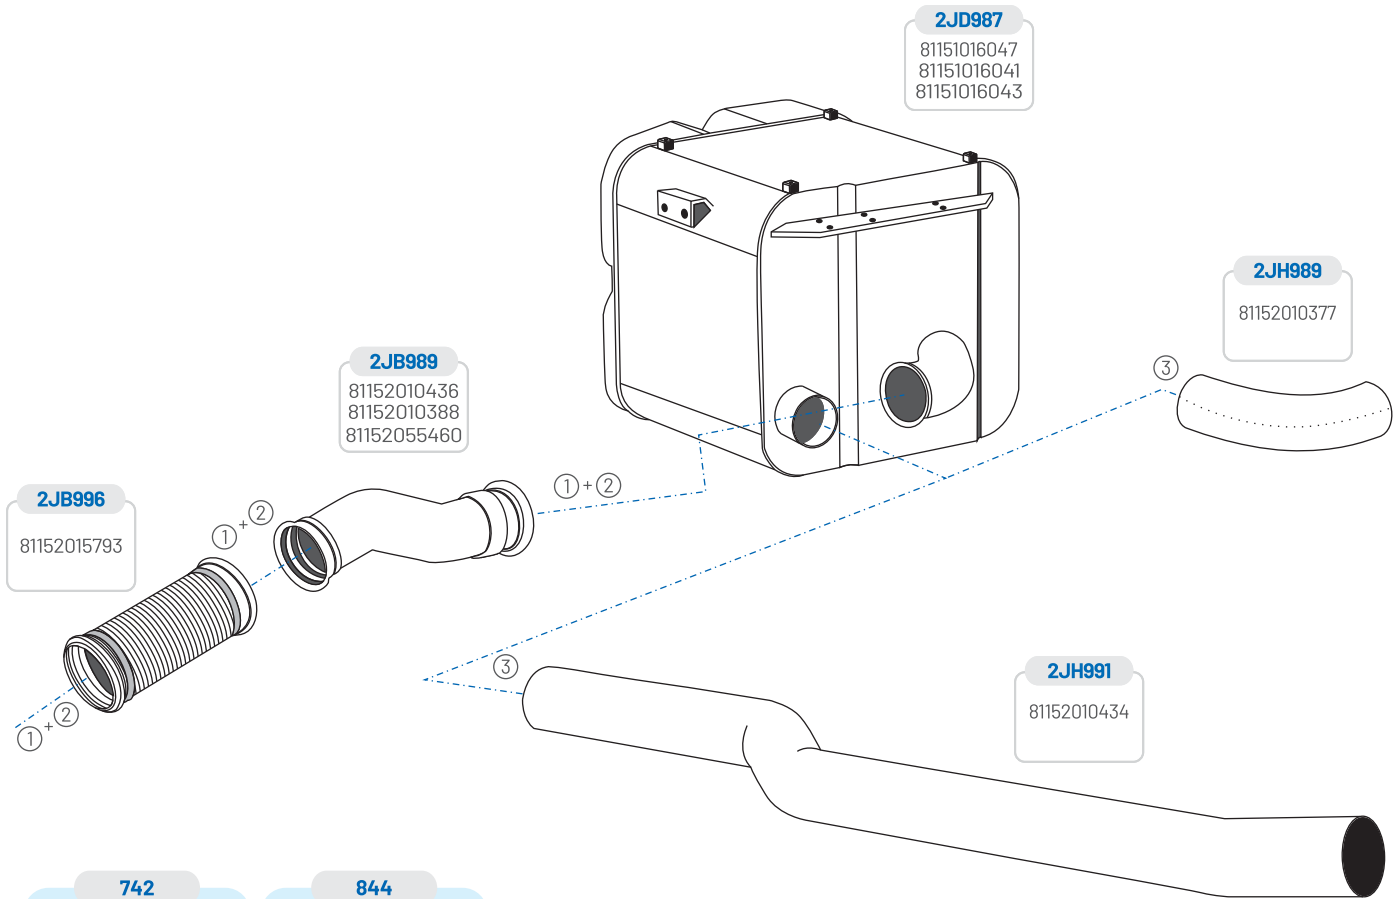

Type: Horizontal

DO 834 / 4.6 ltr. / 4 cyl.

110KW / 150HP | 162KW / 220HP
132KW / 180HP

DO 834 / 6.9 ltr. / 4 cyl.

162KW / 220HP | 206KW / 280HP
184KW / 250HP

4x2 - 4X4
6X2/A - 6X4

Euro VI

SENSORS

742

Temperature Sensors

51274210311, 51274210294

844

Nox Sensors

51154080003, 51154080016

D.P.F KIT

5B0002

5B0002R / Reman

81151030113, 81151030123

2JM978

06674314282

2JM982

81159010046

2JM973

81159010045

2JM980

06674314125

Kit No: **2JK992**

ACCESSORIES

2JM988

①

06674314105, 06674318105

2JM987

②

81159010041

11099

③

81974500034

SUBSTRATES

1BB938

DOC

1BB916

SCR with ASC