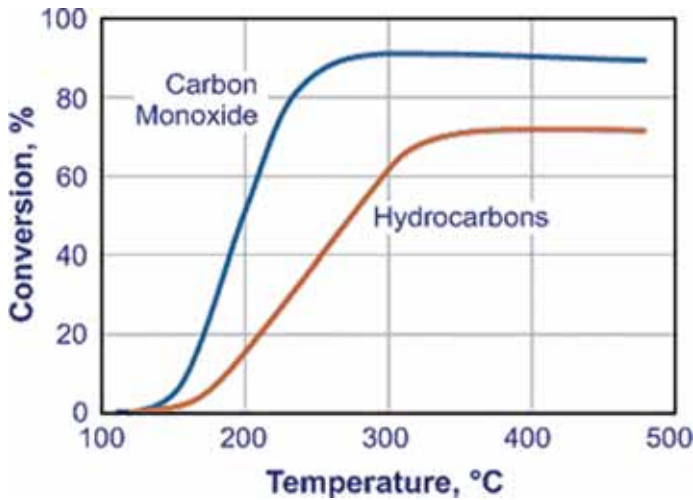

How does diesel oxidation catalyst work?

Diesel Oxidation Catalysts, also known as DOCs, are **exhaust aftertreatment devices that reduce emissions from diesel fueled vehicles and equipment.** Engine manufacturers have used DOCs in different in-use.