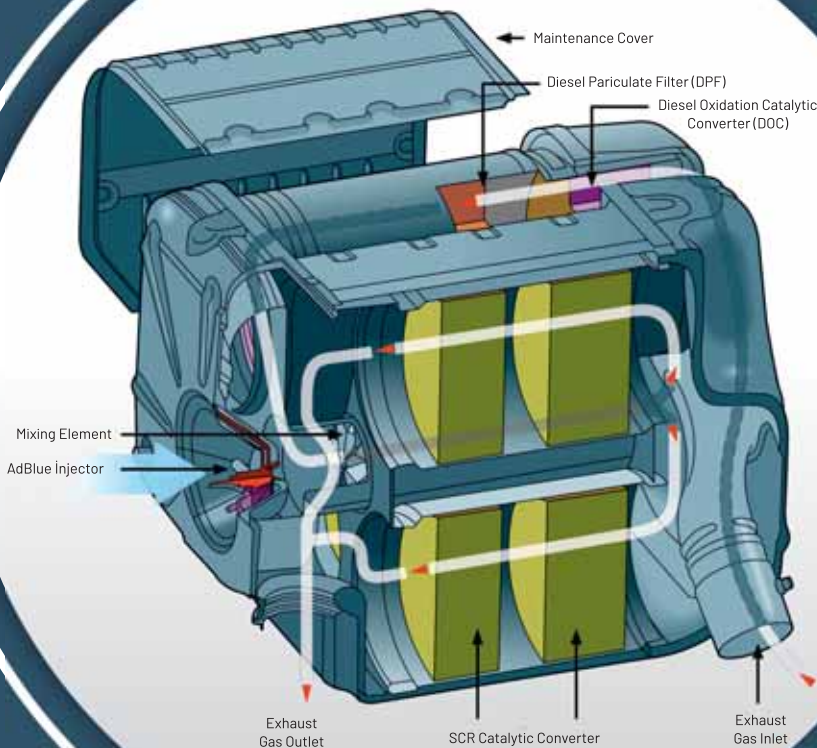

Euro VI System Product Content

Flexible Pipes and Belows
SS Flexible pipes starting from 45mm and all types of below.

Emission Units
DOC (Diesel Oxidation Catalyst)
SCR (Selective Catalytic Reduction)
DPF (Diesel Particulate Filter)

Sensors
Best quality and guaranteed NOx and Temperature sensors units.

Slincers Materials
We can supply aluminized or stainless steel quality.

Integral Insulation
Mainly used in systems with emission regulations to protect the outside from the heat and to keep the heat inside for better performance of muffler.

EURO VI SYSTEM FOR COMMERCIAL VEHICLES

Pipes
Blending from 10 mm to 152.4mm in aluor stainless steel front pipes tail pipes

Clamps
Flat clamps, DIN clamps, V-clamps, Flex clamps and U-Clamps.