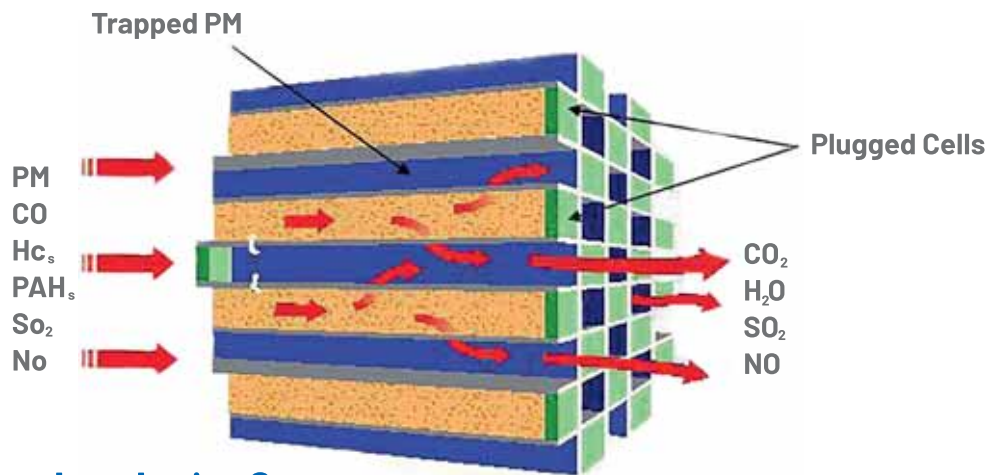

SCR

How does Selective Catalytic Reduction Work?

Selective Catalytic Reduction (SCR) is a proven and advanced active emissions control technology system that **injects a liquid-reductant agent through a special catalyst into the exhaust stream of a diesel engine.** ... The DEF can be rapidly broken down to produce the oxidizing ammonia in the exhaust stream

What is the catalyst used in SCR?

SCR catalysts are made from various porous ceramic materials used as a support, such as **titanium oxide**, and active catalytic components are usually either oxides of base metals (such as vanadium, molybdenum and tungsten), zeolites, or various precious metals.

Diesel Particulate Filter

A **diesel particulate filter**, or DPF, is an exhaust aftertreatment device that traps particulate matter such as soot and ash. A DPF typically uses a substrate made of a ceramic material that is formed into a honeycomb structure.

How does DPF work?

A DPF is designed to control emissions **by trapping the particulate matter within a filter**. ... The particulate filter removes soot particles from the exhaust by passing the exhaust gases through a ceramic wall flow filter. Solid soot particles are then trapped on or in the ceramic filter wall