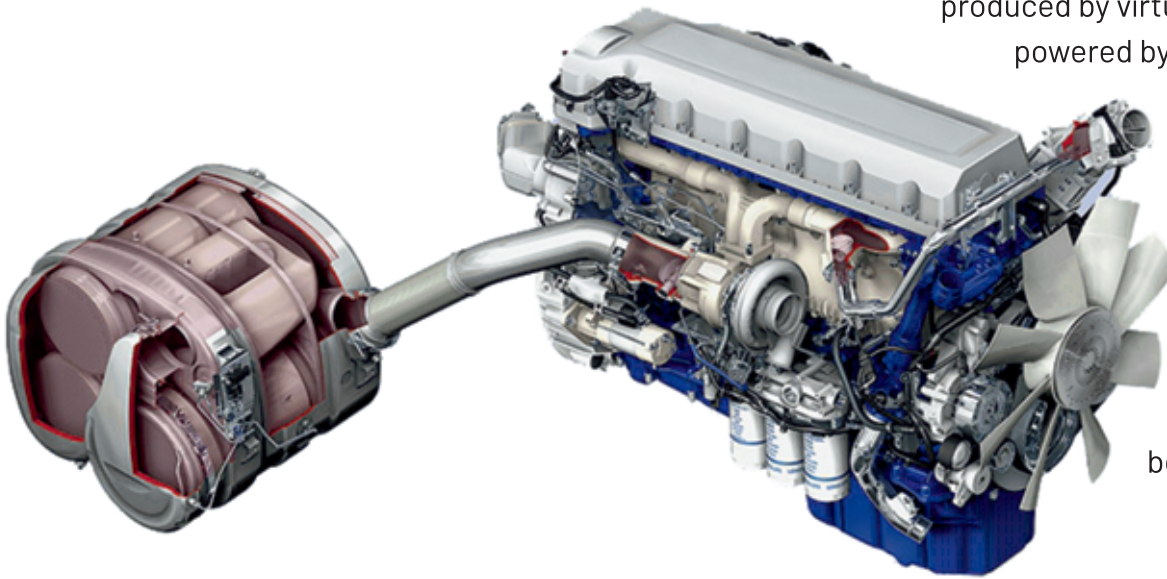

- ISO 9001
- ISO-45001
- ISO-14001
- ISO19001 Certificate
- DIN 76051
- IATF 16949
- ECE-R Certificate

How does a Euro 6 engine work?

It works by storing the nitrogen oxide and then mixing it with exhaust gases to convert it into nitrogen and water. Euro 6 is the name given to a set of limits for harmful exhaust emissions produced by virtually any vehicle powered by petrol or diesel engines - this includes hybrid cars, too, because they also use a petrol or diesel engine under the bonnet alongside their electrical elements.