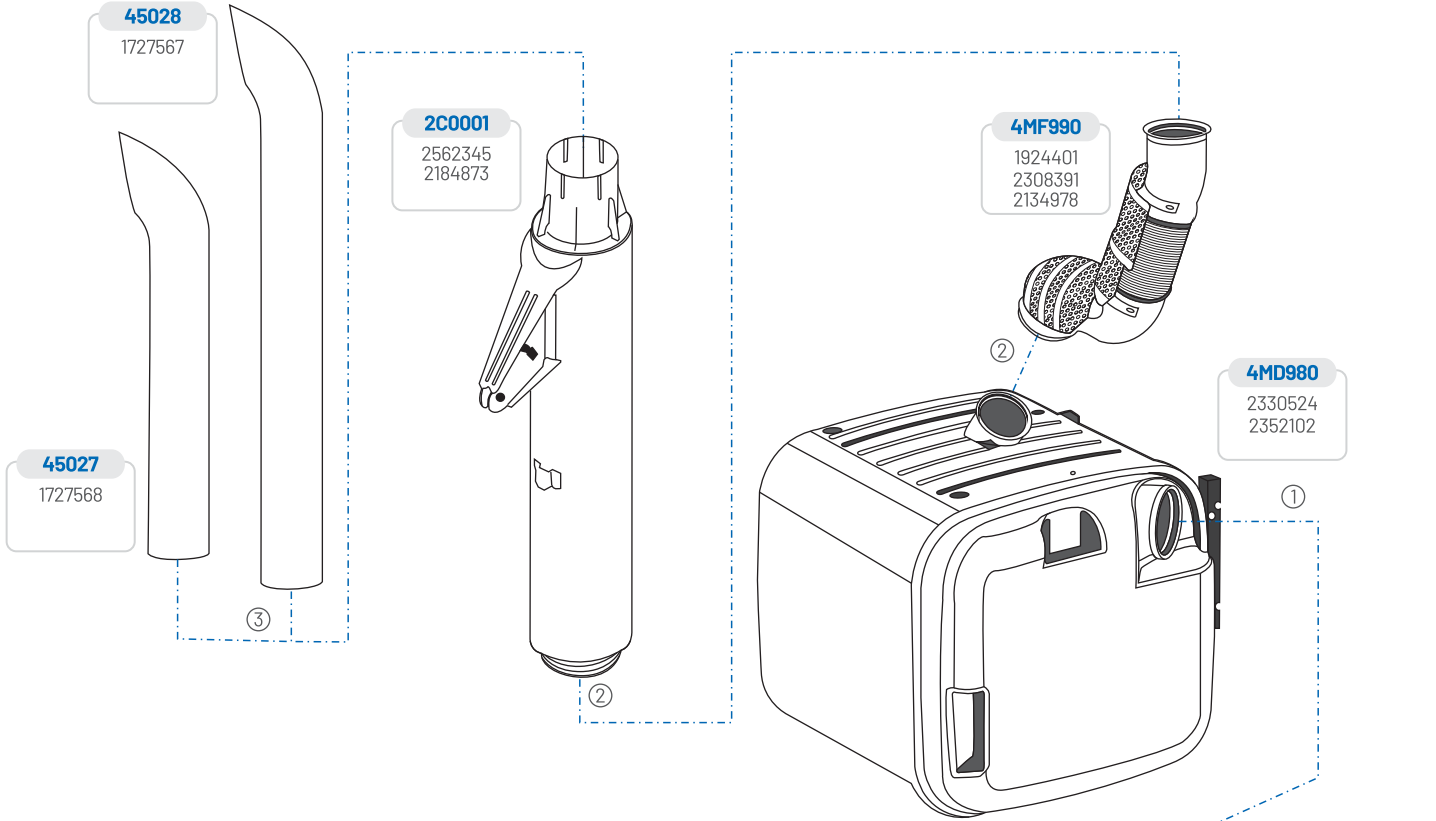

Type: Vertical

DC 13 / 12.7 ltr. / 6 cyl.

272KW / 370HP | 331KW / 450HP
302KW / 410HP | 368KW / 500HP

SENSORS

763

Temperature Sensors

2301359, 2604683

860

Nox Sensors

2294290, 2296800

861

Nox Sensors

2247381, 2294291

51897

2104561

D.P.F KIT

2B0001

2B0001R / Reman

2097594, 2575576
2179961

4MM995

Gasket

2168586, 2588429

4MM994

Gasket

2097659

4MM993

Clamp

2097660

Kit No: **4MM984**

ACCESSORIES

45563

①

1387136, 1371089

45535

②

1431579, 1863832

11173

③

Universal

SUBSTRATES

4MJ994

DOC

2411989, 2346379
2362337

1BB914

SCR with ASC