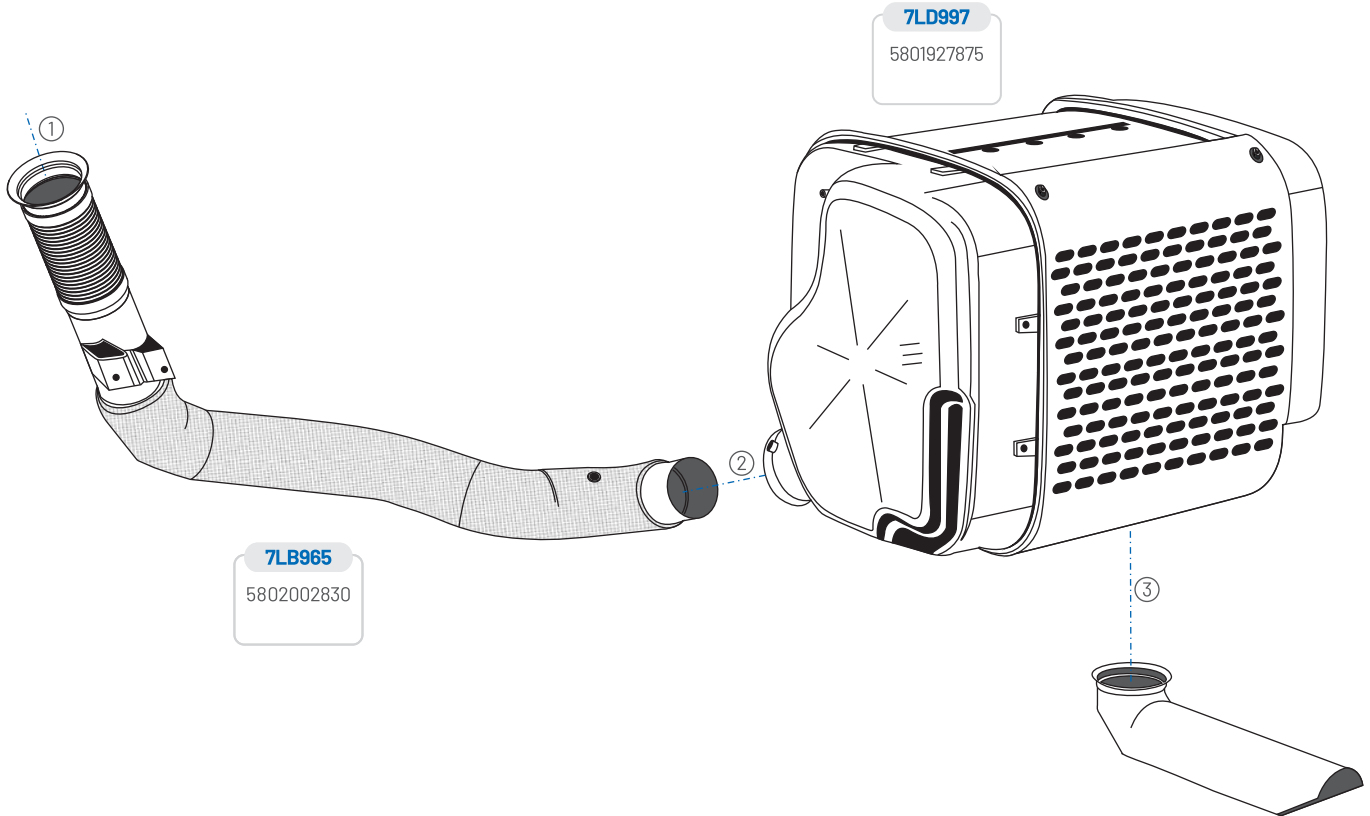

Type: Horizontal

Cursor 9 / 8.7 ltr. / 6 cyl.

228KW / 310HP | 264KW / 360HP
242KW / 330HP | 294KW / 400HP

Euro VI

SENSORS

720

Temperature Sensors

5801455940, 504102603

721

Temperature Sensors

5801455941

823

Nox Sensors

5801777219
5801627702, 5801429373

822

Nox Sensors

5801754014, 5801627703

51940

503123055

D.P.F KIT

55511

55511R / Reman

5802041633

7LM982

7LM983

7LM984

Kit No: **7LK999**, 5801651134

ACCESSORIES

71594

①

41201881

7LM998

②

41288279

7LM997

③

5801491218

SUBSTRATES

1BB971

DOC

1BB919

SCR with ASC