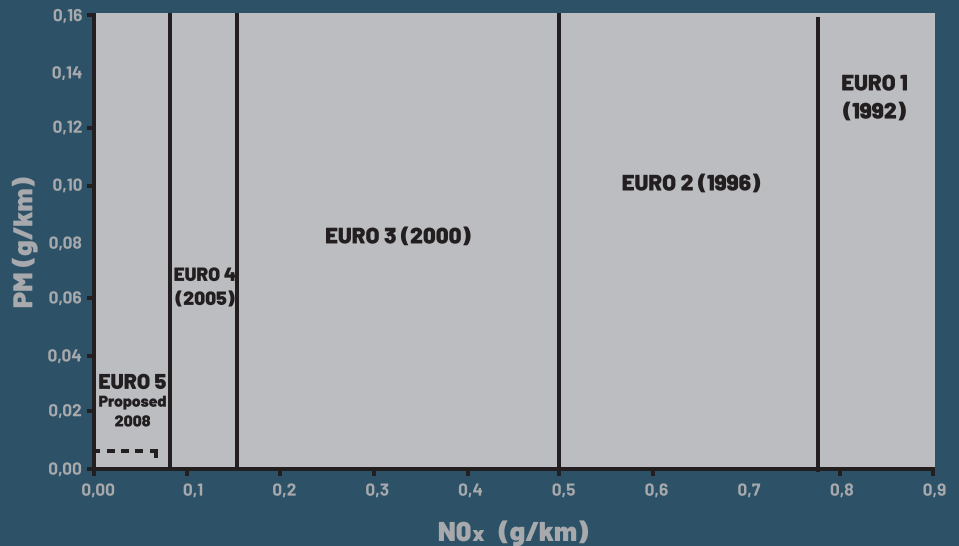

NOx and PM emission standards for petrol cars

The legal framework consists in a series of directives, each amendments to the 1970 Directive 70/220/EEC. The following is a summary list of the standards, when they come into force, what they apply to, and which EU directives provide the definition of the standard.

Euro 1(1992):

For passenger cars—91/441/EEC.

Also for passenger cars and light lorries—93/59/EEC.

Euro 2 (1996) for passenger cars—94/12/EC (& 96/69/EC)

For motorcycle—2002/51/EC (row A)—2006/120/EC

Euro 3 (2000) for any vehicle—98/69/EC

For motorcycle—2002/51/EC (row B)—2006/120/EC

Euro 4 (2005) for any vehicle—98/69/EC (& 2002/80/EC)

Euro 5 (2009) for light passenger and commercial vehicles—715/2007/EC[

Euro 6 (2014) for light passenger and commercial vehicles—459/2012/EC[and 2016/646/EU

Euro 7 (2025)

These limits supersede the original directive on emission limits 70/220/EEC.