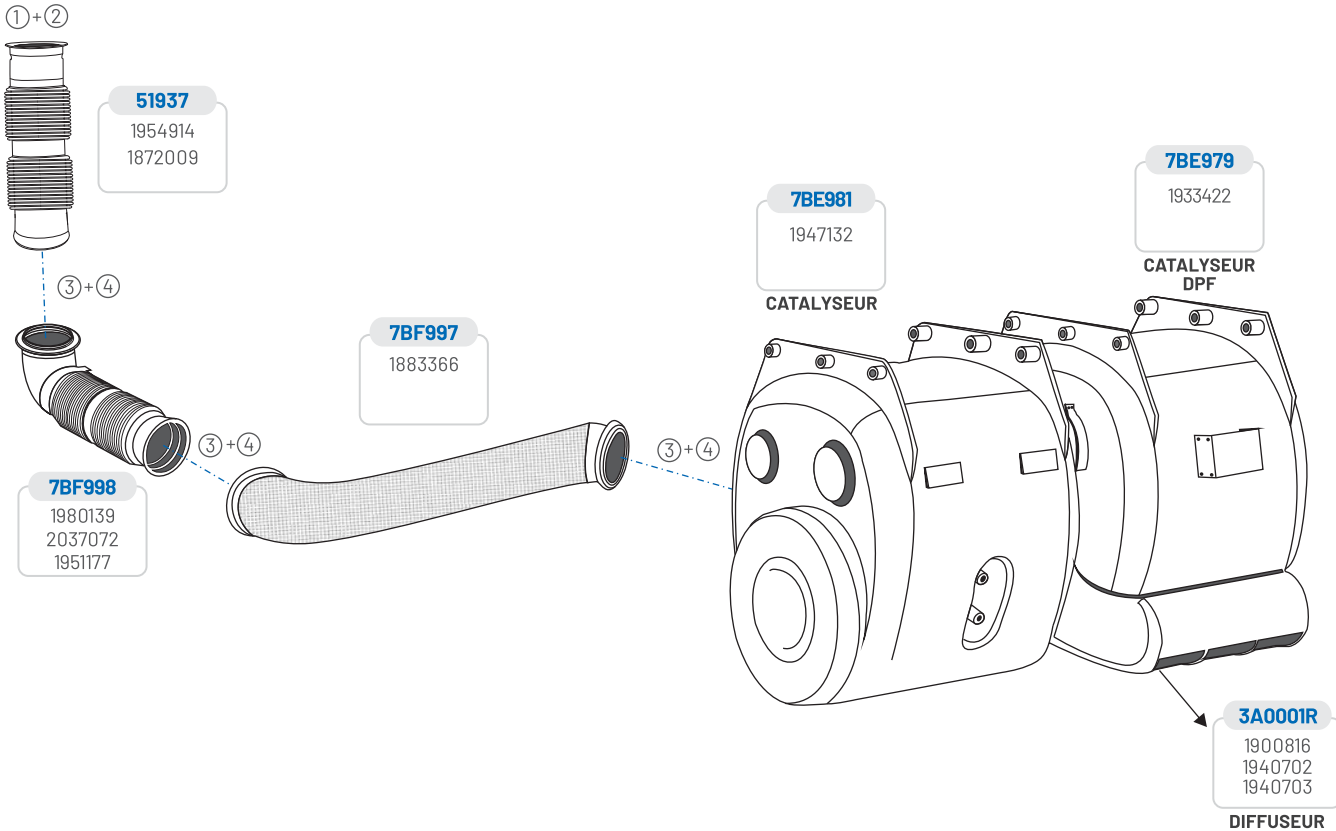

Type: Vertical

MX 13 / 12.9 ltr. / 6 cyl.
303KW / 412HP | 375KW / 510HP
340KW / 460HP

4x2 - 6x2 - 6x2/4 - 6x4

SENSORS

715 Temperature Sensors 1863283	716 Temperature Sensors 1924191	814 Nox Sensors 1928761

SUBSTRATES

1BB974 DOC 1900816	1BB950 SCR with ASC 1940702

D.P.F. KIT

3B0001 3B0001R / Reman 1891485, 1945456, 2137441R	7BM995	7BM991	7BM989	7BM988	7BM987

Kit No: **7BJ992**, 1927181

ACCESSORIES

7BM997 ① 1980467, 1997980	7BM996 ② 1895549	7BM992 ③ 1980468, 1997981	7BM993 ④ 1895550

Manufacturers part numbers are quoted for reference only. | All accessories are included within the DPF kits or can be purchased separately. |