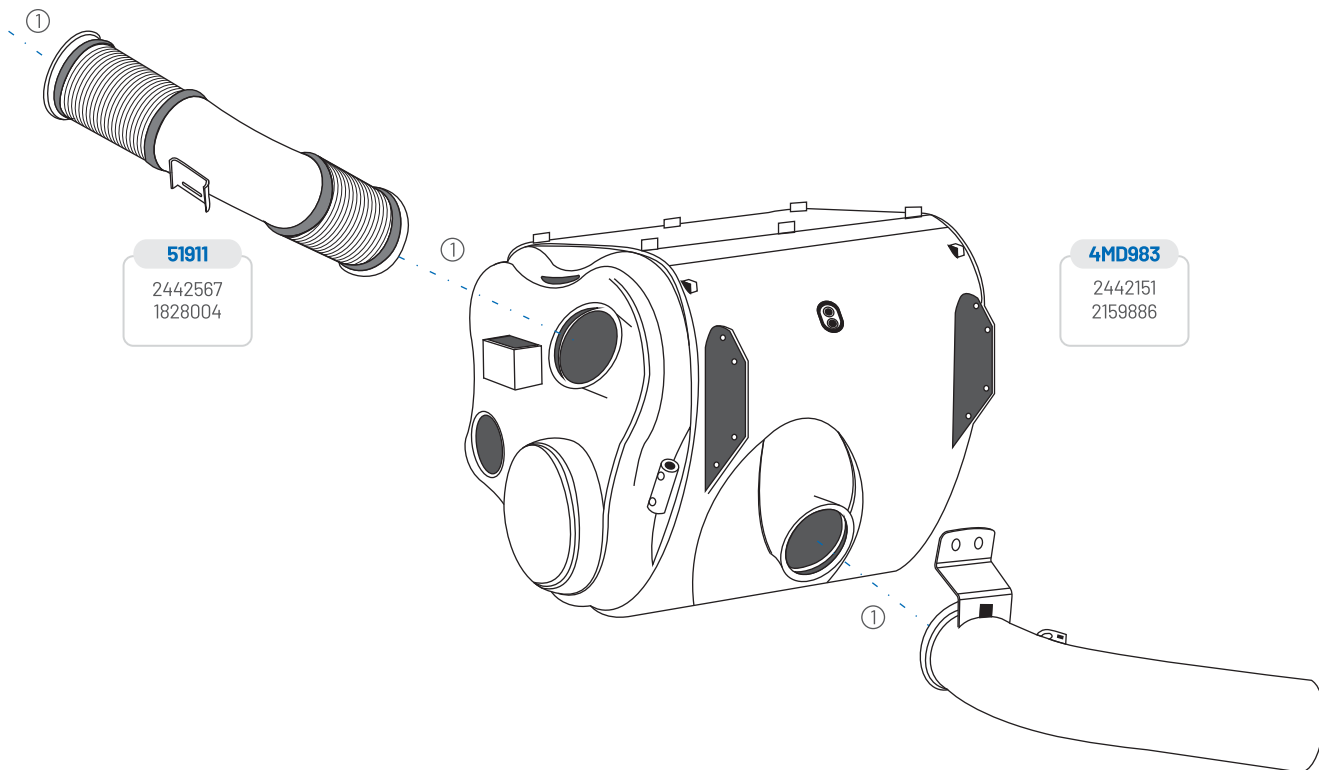

Type: Horizontal

DC 16 / 16.3 ltr. / 8 cyl.

382KW / 520HP | 479KW / 650HP
427KW / 580HP | 537KW / 730HP

4x2 - 6x2

51911

2442567
1828004

4MD983

2442151
2159886

4MH997

2233399
2122565
2071120

SENSORS

761

Temperature Sensors

2301360, 2604684

860

Nox Sensors

2294290, 2296800

861

Nox Sensors

2247381, 2294291

D.P.F KIT

4MJ998

4MJ998R / Reman

2446964, 2222655
2137598

4MM999

Clamp
x 3

2137233

4MM998

Cover Plate
x 2

2137328

4MM996

Gasket
x 2

2137236

4MM997

Gasket
x 2

2137231

4MM992

EMD Plate

2137360

Kit No: 4MM980

x 2 / x 3 = refers to amount needed.

ACCESSORIES

45535

①

1431579, 1863832

SUBSTRATES

4MJ997

DOC

2137587, 570749

1BB910

SCR with ASC