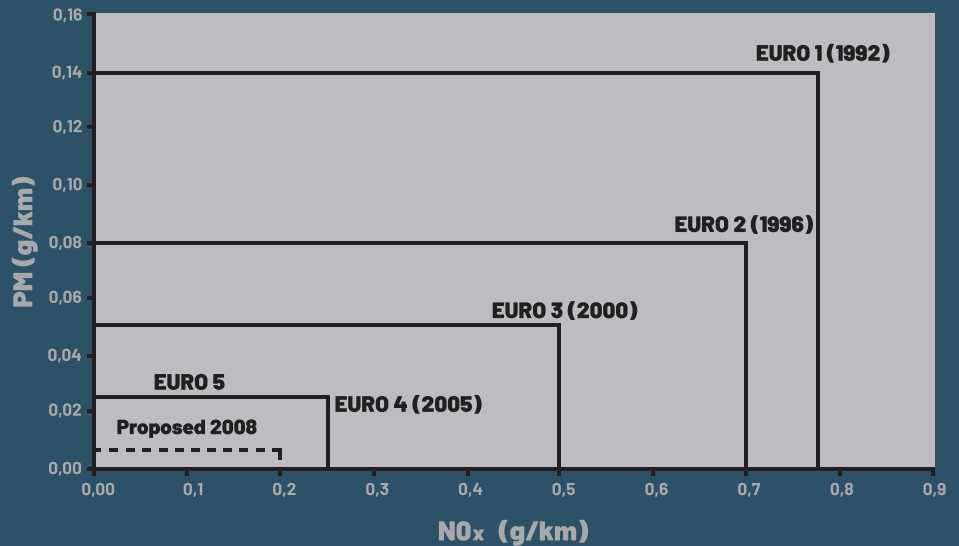

The Exhaust System Evolution

Simplified chart showing the progression of European emission standards for Diesel cars.

Simplified chart showing the progression of European emission standards for Petrol cars.

Note that until Euro 5, there were no PM limits.

European emission standards define the acceptable limits for exhaust emissions of new vehicles sold in the European Union and EEA member states. The emission standards are defined in a series of European Union directives staging the progressive introduction of increasingly stringent standards.

The final standard is Euro 7, which will be followed by phase-out of fossil fuel vehicles.

1. Background

2. Toxic emission: stages and legal framework

- Emission standards for passenger cars
- Emission standards for light commercial vehicles
- Emission standards for trucks and buses
- Emission standards for large goods vehicles
- Enhanced environmentally friendly vehicle
- Emission standards for non-road mobile machinery

3. Emission test cycle

- Light duty vehicles
- Heavy duty vehicles
- Cycle beating" controversy

4. Co2emissions

- Obligatory labelling
- Obligatory vehicle CO2emission limits
- Electrification

5. See also

6. References

7. External links

NOx and PM emission standards for diesel cars