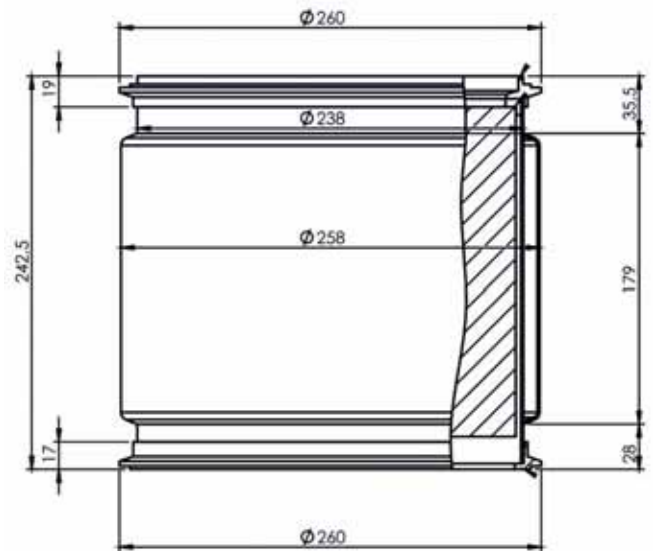

DAF

7BJ996...Neuf
7BJ996R...Reconditionné

1961522 - 1961522R - 2137443
2137443R - 2274555 - 5296249
574223

DAF

EURO 6

4MM987

Joint
1976845
Dia. int. : 247,1 mm
Dia. ext. : 261,7 mm

4MM988

Collier
1976845
Dia. int. : 264,40 mm

7BM977

Kit
1976845
2 pièces : 1 collier + 1 joint