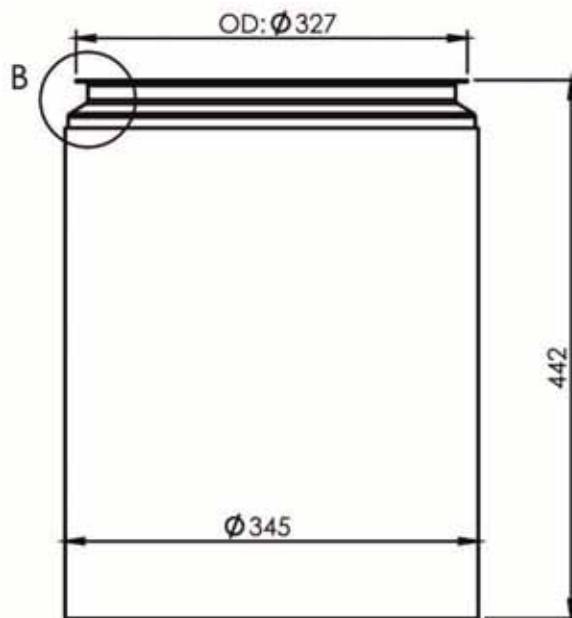

IVECO

55586....Neuf
55586R...Reconditionné

5801651188 - 500059670 - 5801651189
500059668
(Remplace : 55075)

IVECO

EURO 6

JOINT : 7LM984

Réf. IVECO : 5801651134

COLLIER : 7LM983

Réf. IVECO : 5801651134
Dia. : 350 mm ext.

COLLIER : 7LM982

Réf. IVECO : 5801651134
Dia. : 332 mm

KIT 4 PIÈCES : 7LK999

Réf. IVECO : 5801651134
Réf. IVECO : 5802039913
2 colliers + 2 joints