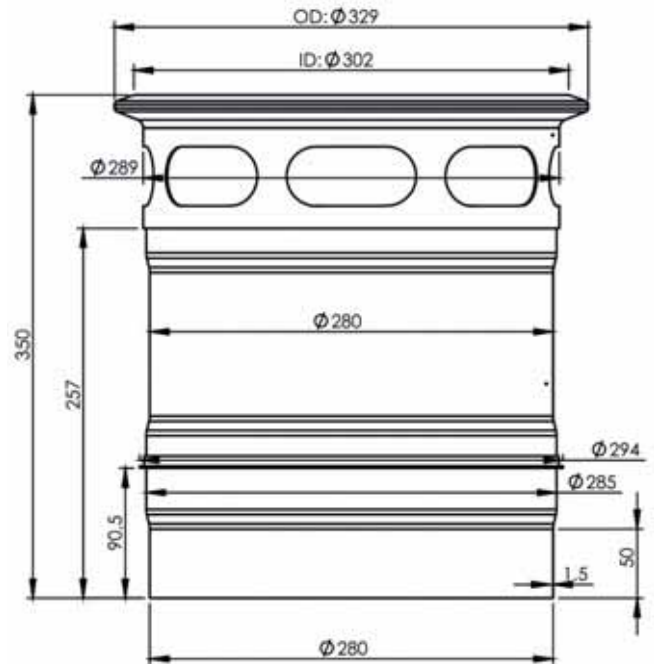

DAF

3B0004....Neuf
3B0004R...Reconditionné

2134535-2134535R-2144435-2144435R
2192100-2192100R-2326074-2326074R
2410280-2410280R-31009912

(Remplace 3B0003)

DAF

EURO 6

7BM926

Collier
2325404
Dia. int. : 334,0 mm

7BM927

Kit
2192099
(Remplacé par : 2325404 + 2325403)
5 pièces