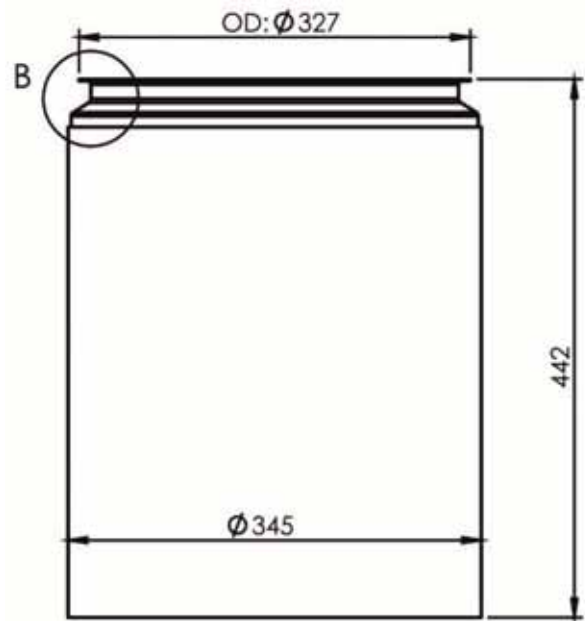

IVECO

55071....Neuf
55071R...Reconditionné

5801651187

IVECO

EURO 6

JOINT : 7LM984

Réf. IVECO : 5801651134

COLLIER : 7LM983

Réf. IVECO : 5801651134

Dia. : 350 mm ext.

COLLIER : 7LM982

Réf. IVECO : 5801651134

Dia. : 332 mm

KIT 4 PIÈCES : 7LK999

Réf. IVECO : 5801651134

Réf. IVECO : 5802039913

2 colliers + 2 joints