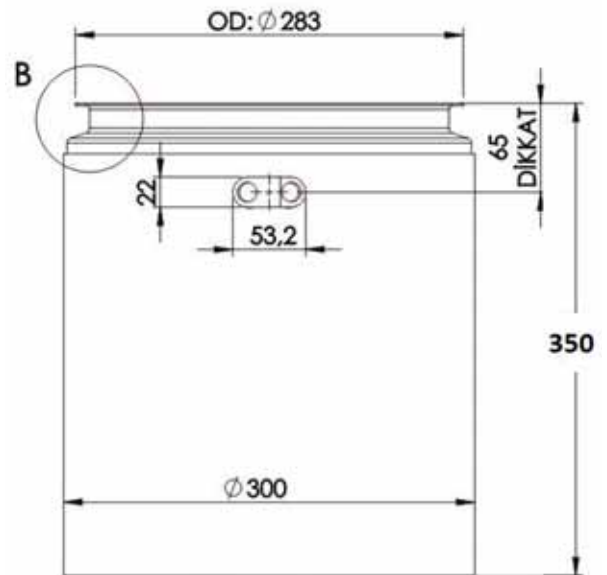

IVECO

EURO 6