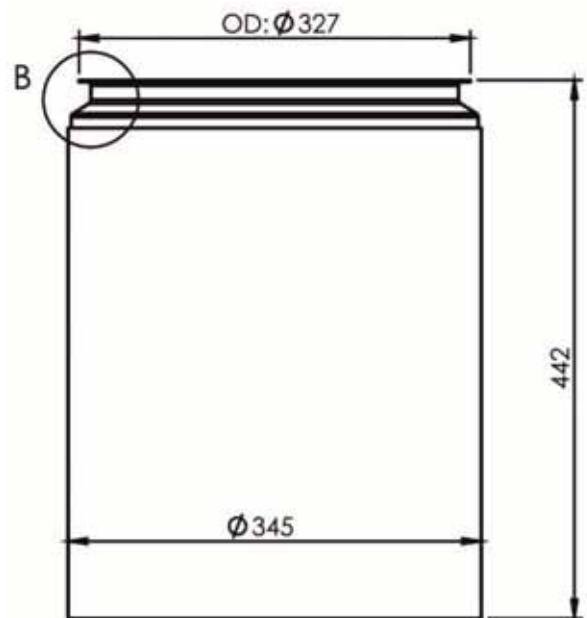

IVECO

55583....Neuf
55583R...Reconditionné

5802205422

IVECO

EURO 6

JOINT : 7LM984

Réf. IVECO : 5801651134

COLLIER : 7LM983

Réf. IVECO : 5801651134
Dia. : 350 mm ext.

COLLIER : 7LM982

Réf. IVECO : 5801651134
Dia. : 332 mm

KIT 4 PIÈCES : 7LK999

Réf. IVECO : 5801651134
Réf. IVECO : 5802039913
2 colliers + 2 joints