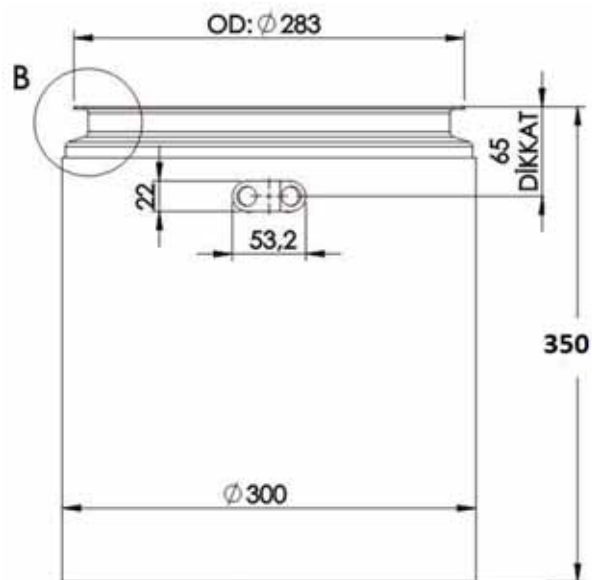

IVECO

55580...Neuf
55580R...Reconditionné

5801651207

IVECO

EURO 6

JOINT : 7LM975

Réf. IVECO : 5801651206

COLLIER : 7LM971

Réf. IVECO : 5801651206

Dia. : 300 mm

COLLIER : 7LM969

Réf. IVECO : 5801651206

Dia. : 287,6 mm

KIT 3 PIÈCES : 7LM980

Réf. IVECO : 5801651206

2 colliers + 1 joint