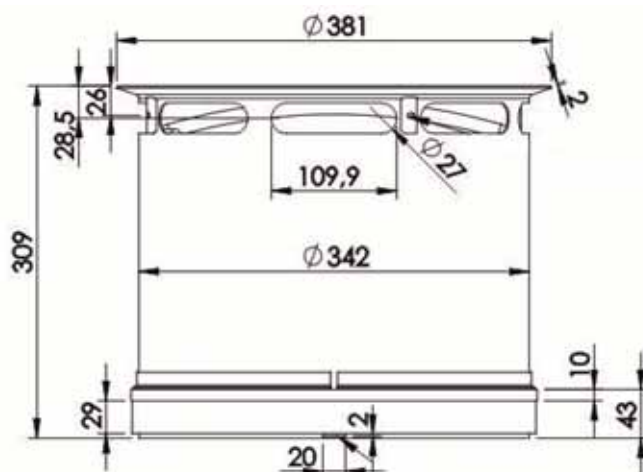

EURO 6

	7BM995 Joint 1927181 Dia. int. : 359,5 mm Dia. ext. : 359,5 mm		7BM987 Joint 1927181 Dia. int. : 341,8 mm Dia. ext. : 354,0 mm
	7BM989 Joint 1927181 Dia. int. : 364,82 mm Dia. ext. : 385,76 mm		7BM991 Collier 1904020 Dia. int. : 385,0 mm
	7BM988 Joint 1927181 Dia. int. : 324,0 mm Dia. ext. : 343,0 mm		7BM965 Kit 1927181 41927181 5 pièces

7BM995 + 7BM989 + 7BM988 + 7BM987 = Réf. DAF : **2325401**