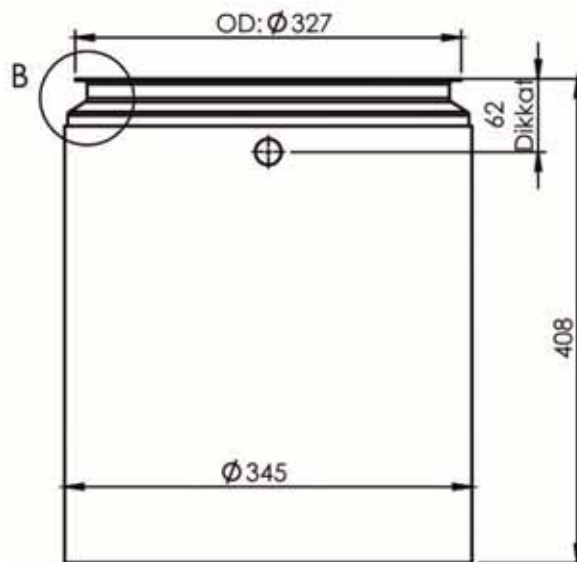

IVECO

55581....Neuf
55581R...Reconditionné

5802039924 - 500060788 - 5802039929
500059672

IVECO

EURO 6

JOINT : 7LM984

Réf. IVECO : 5801651134

COLLIER : 7LM983

Réf. IVECO : 5801651134
Dia. : 350 mm ext.

COLLIER : 7LM982

Réf. IVECO : 5801651134
Dia. : 332 mm

KIT 4 PIÈCES : 7LK999

Réf. IVECO : 5801651134
Réf. IVECO : 5802039913
2 colliers + 2 joints