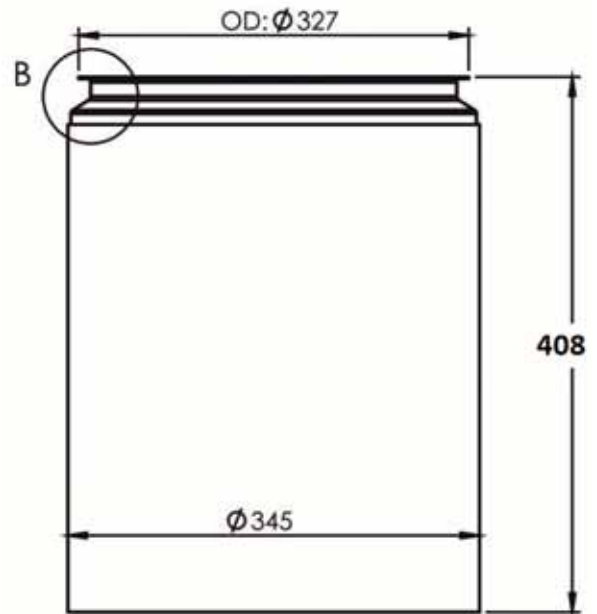

7LJ985....Neuf
7LJ985R...Reconditionné

5802041633 - 5802041542

IVECO

EURO 6