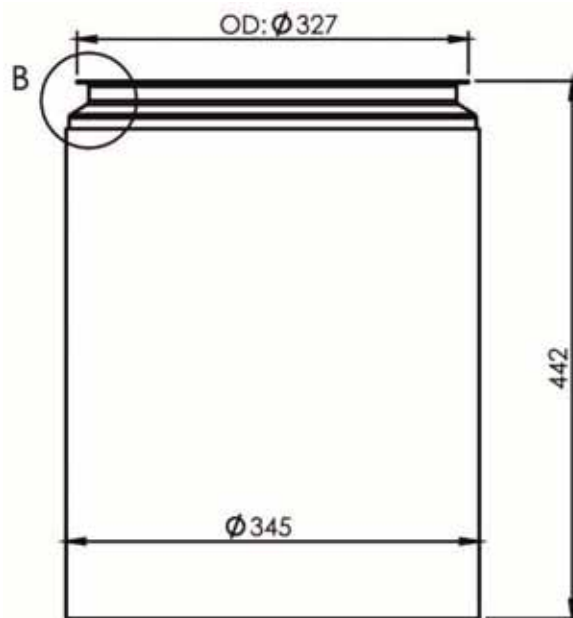

55069....Neuf
55069R...Reconditionné

5801651186 - 500059674

IVECO

EURO 6