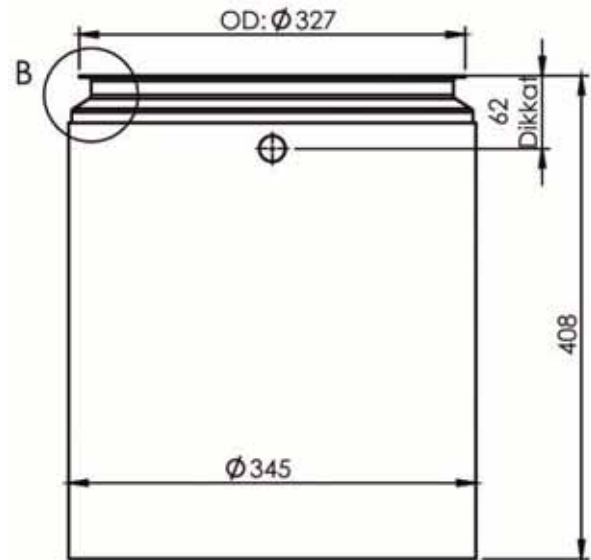

IVECO

51960....Neuf
51960R...Reconditionné

5802039934 - 5802041648

IVECO

EURO 6

JOINT : 7LM984

Réf. IVECO : 5801651134

COLLIER : 7LM983

Réf. IVECO : 5801651134

Dia. : 350 mm ext.

COLLIER : 7LM982

Réf. IVECO : 5801651134

Dia. : 332 mm

KIT 4 PIÈCES : 7LK999

Réf. IVECO : 5801651134

Réf. IVECO : 5802039913

2 colliers + 2 joints