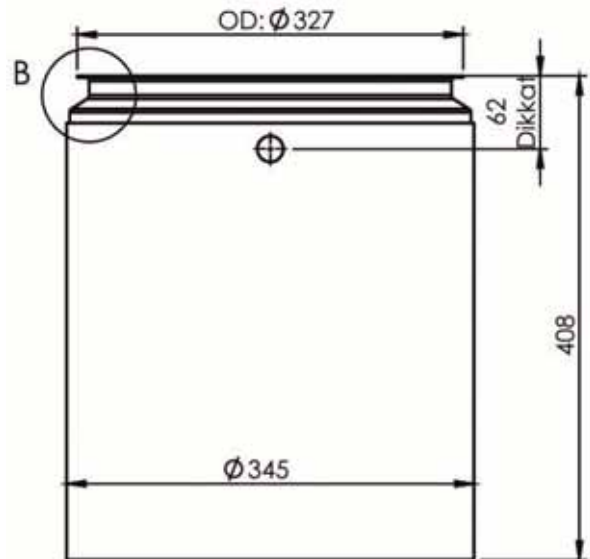

IVECO

55512....Neuf
55512R...Reconditionné

5802039922

IVECO

EURO 6

JOINT : 7LM984

Réf. IVECO : 5801651134

COLLIER : 7LM983

Réf. IVECO : 5801651134
Dia. : 350 mm ext.

COLLIER : 7LM982

Réf. IVECO : 5801651134
Dia. : 332 mm

KIT 4 PIÈCES : 7LK999

Réf. IVECO : 5801651134
Réf. IVECO : 5802039913
2 colliers + 2 joints