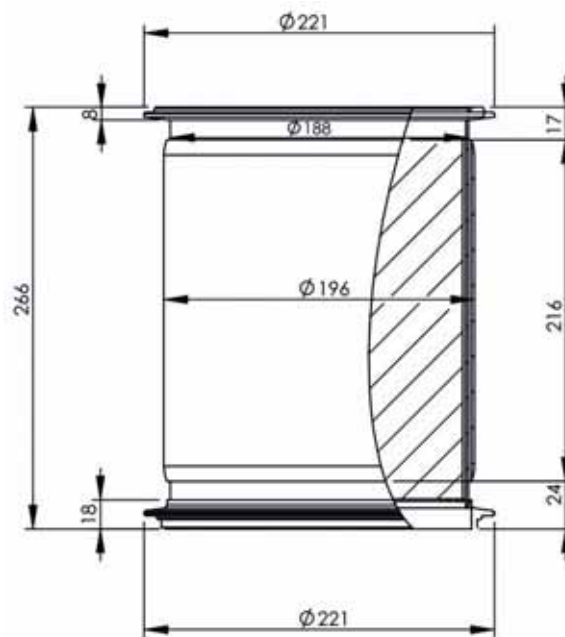

DAF

51711....Neuf
51711R...Reconditionné

1997433 - 1997433R - 2137442
2137442R - 5296897 - 6625692

DAF

EURO 6

7BM985

Joint

1997442

Dia. int. : 209,3 mm

Dia. ext. : 223,5 mm

7BM981

Collier

1997442

Dia. int. : 224,20 mm

7BM980

Kit

1997442

2 pièces : 1 collier + 1 joint